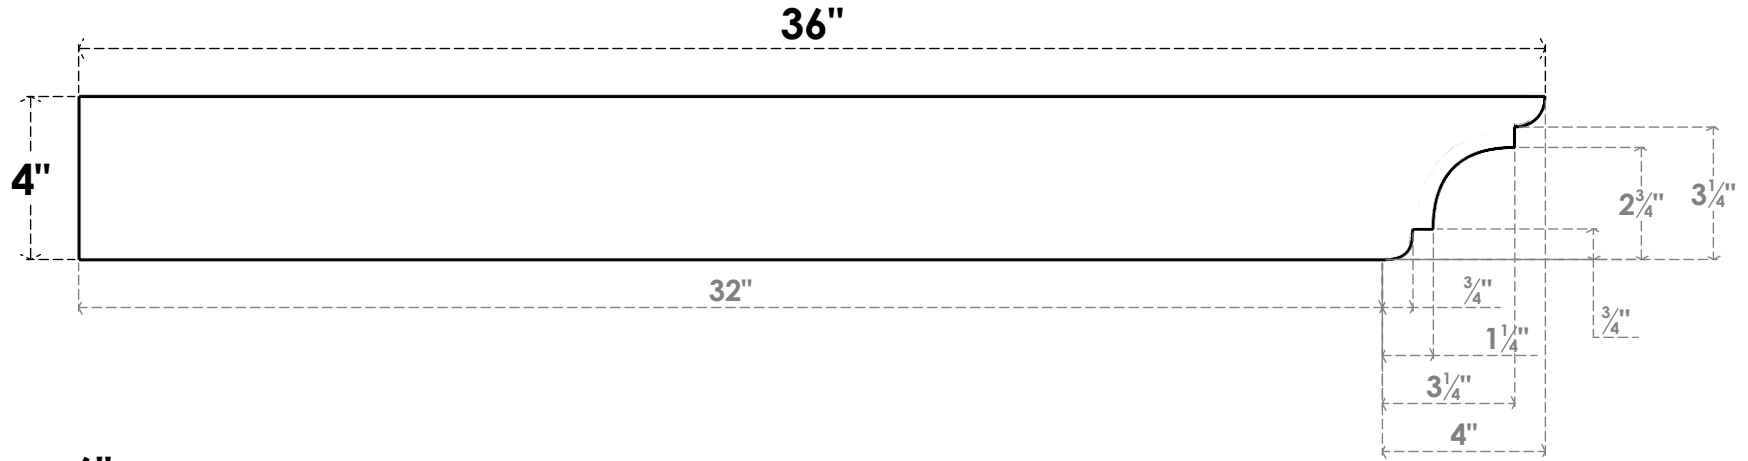

ITEM NUMBER: RFTURO060X04000X36000X004NEB00RCPR

6"W X 4"H X 36"L TIMBERTHANE ROUGH CEDAR NEW BRIGHTON FAUX WOOD OPEN RAFTER TAIL, 4"L END, PRIMED TAN

SIDE PROFILE

FRONT PROFILE

ISOMETRIC

GENERATED DATE : 03/02/2023