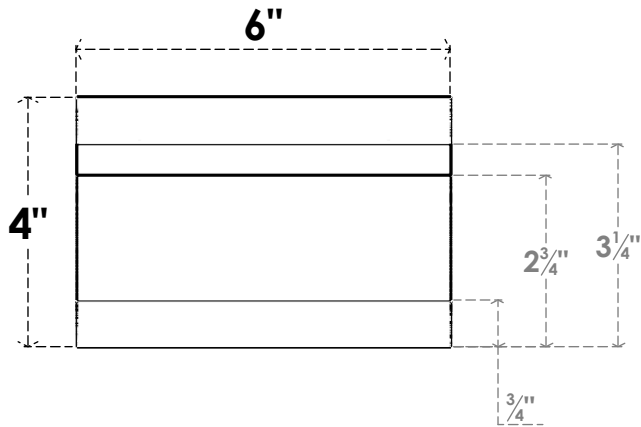

ITEM NUMBER: RFTURO060X04000X36000X004NEB00RCPR

6"W X 4"H X 36"L TIMBERTHANE ROUGH CEDAR NEW BRIGHTON FAUX WOOD OPEN RAFTER TAIL, 4"L END, PRIMED TAN

SIDE PROFILE

FRONT PROFILE

ISOMETRIC

GENERATED DATE : 03/02/2023