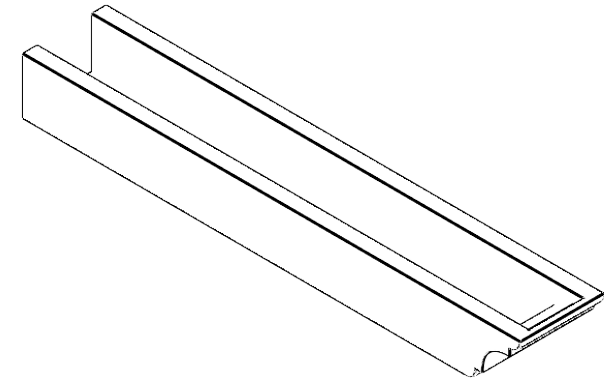

ITEM NUMBER: RFTURO060X04000X36000X004NEB00RCPR

6"W X 4"H X 36"L TIMBERTHANE ROUGH CEDAR NEW BRIGHTON FAUX WOOD OPEN RAFTER TAIL, 4"L END, PRIMED TAN

SIDE PROFILE

FRONT PROFILE

ISOMETRIC

GENERATED DATE : 03/02/2023

EKENA MILLWORK
2300 WEST MAIN ST.
CLARKSVILLE, TX 75426
TOLL FREE: 866-607-0453
WWW.EKENAMILLWORK.COM

NOTES

1. INSTALLATION TO BE COMPLETED IN ACCORDANCE WITH MANUFACTURER'S SPECIFICATIONS.
2. DRAWING MAY NOT BE TO SCALE
3. THIS DRAWING IS INTENDED FOR DESIGN AND PLANNING PURPOSES ONLY.
4. ALL INFORMATION CONTAINED HEREIN WAS CURRENT AT THE TIME OF DEVELOPMENT BUT MUST BE REVIEWED AND APPROVED BY THE PRODUCT MANUFACTURER TO BE CONSIDERED ACCURATE.
5. TIMBERTHANE ARCHITECTURAL PRODUCTS ARE MADE FROM HIGH DENSITY URETHANE AND COME FACTORY PRIMED